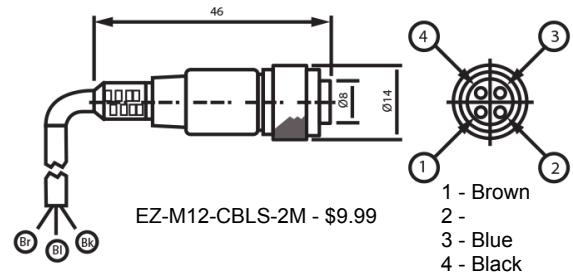

EZ Prox® Quick Connect Cables

Available Quick Connect cables include:

- Industry standard M8 and M12 screw-lock connectors
- One male and one female connector
- Axial and right-angle connector models
- 2m cable lengths
- PVC (polyvinyl chloride) jacket for typical industrial applications
- IP67 rate

Right Angle Connector

2Mtr. (6.5ft.), 4.8mm (0.189") thick,
Black, Suitable for M12 Universal Male Connector

Straight Connector

2Mtr. (6.5ft.), 4.8mm (0.189") thick,
Black color, Suitable for M12 Universal Male Connector

Part Number	Description	Price
EZ-M12-CBLR-2M	EZ PROX CBL, M12 Conn, Right Ang, NB	\$9.99
EZ-M8-CBLS-2M-NB	EZ PROX CBL, M8, Straight, NB	\$9.99
EZ-M12-CBLS-2M	EZ PROX CBL, M12 Conn, Straight, NB	\$9.99
EZ-M8-CBLR-2M-NB	EZ PROX CBL, M8, Right Ang, NB	\$10.98
EZ-M8-CBLS-2M-SS	EZ PROX CBL, M8, Straight, SS	\$14.98
EZ-M12-CBLS-2M-SS	EZ PROX CBL, M12, Straight, SS	\$15.98
EZ-M12-CBLR-2M-SS	EZ PROX CBL, M12, Right Ang, SS	\$15.98
EZ-M8-CBLR-2M-SS	EZ PROX CBL, M8, Right Ang, SS	15.98