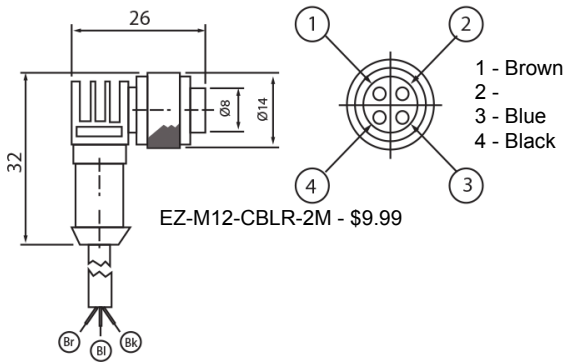

EZ Prox® Quick Connect Cables

Available Quick Connect cables include:

- Industry standard M8 and M12 screw-lock connectors
- One male and one female connector
- Axial and right-angle connector models
- 2m cable lengths
- PVC (polyvinyl chloride) jacket for typical industrial applications
- IP67 rate

Right Angle Connector

2Mtr. (6.5ft.), 4.8mm (0.189") thick,
Black, Suitable for M12 Universal Male Connector

Straight Connector

2Mtr. (6.5ft.), 4.8mm (0.189") thick,
Black color, Suitable for M12 Universal Male Connector

Part Number	Description	Price
EZ-M12-CBLR-2M	EZ PROX CBL, M12 Conn, Right Ang, NB	\$9.99
EZ-M8-CBLS-2M-NB	EZ PROX CBL, M8, Straight, NB	\$9.99
EZ-M12-CBLS-2M	EZ PROX CBL, M12 Conn, Straight, NB	\$9.99
EZ-M8-CBLR-2M-NB	EZ PROX CBL, M8, Right Ang, NB	\$10.98
EZ-M8-CBLS-2M-SS	EZ PROX CBL, M8, Straight, SS	\$14.98
EZ-M12-CBLS-2M-SS	EZ PROX CBL, M12, Straight, SS	\$15.98
EZ-M12-CBLR-2M-SS	EZ PROX CBL, M12, Right Ang, SS	\$15.98
EZ-M8-CBLR-2M-SS	EZ PROX CBL, M8, Right Ang, SS	15.98